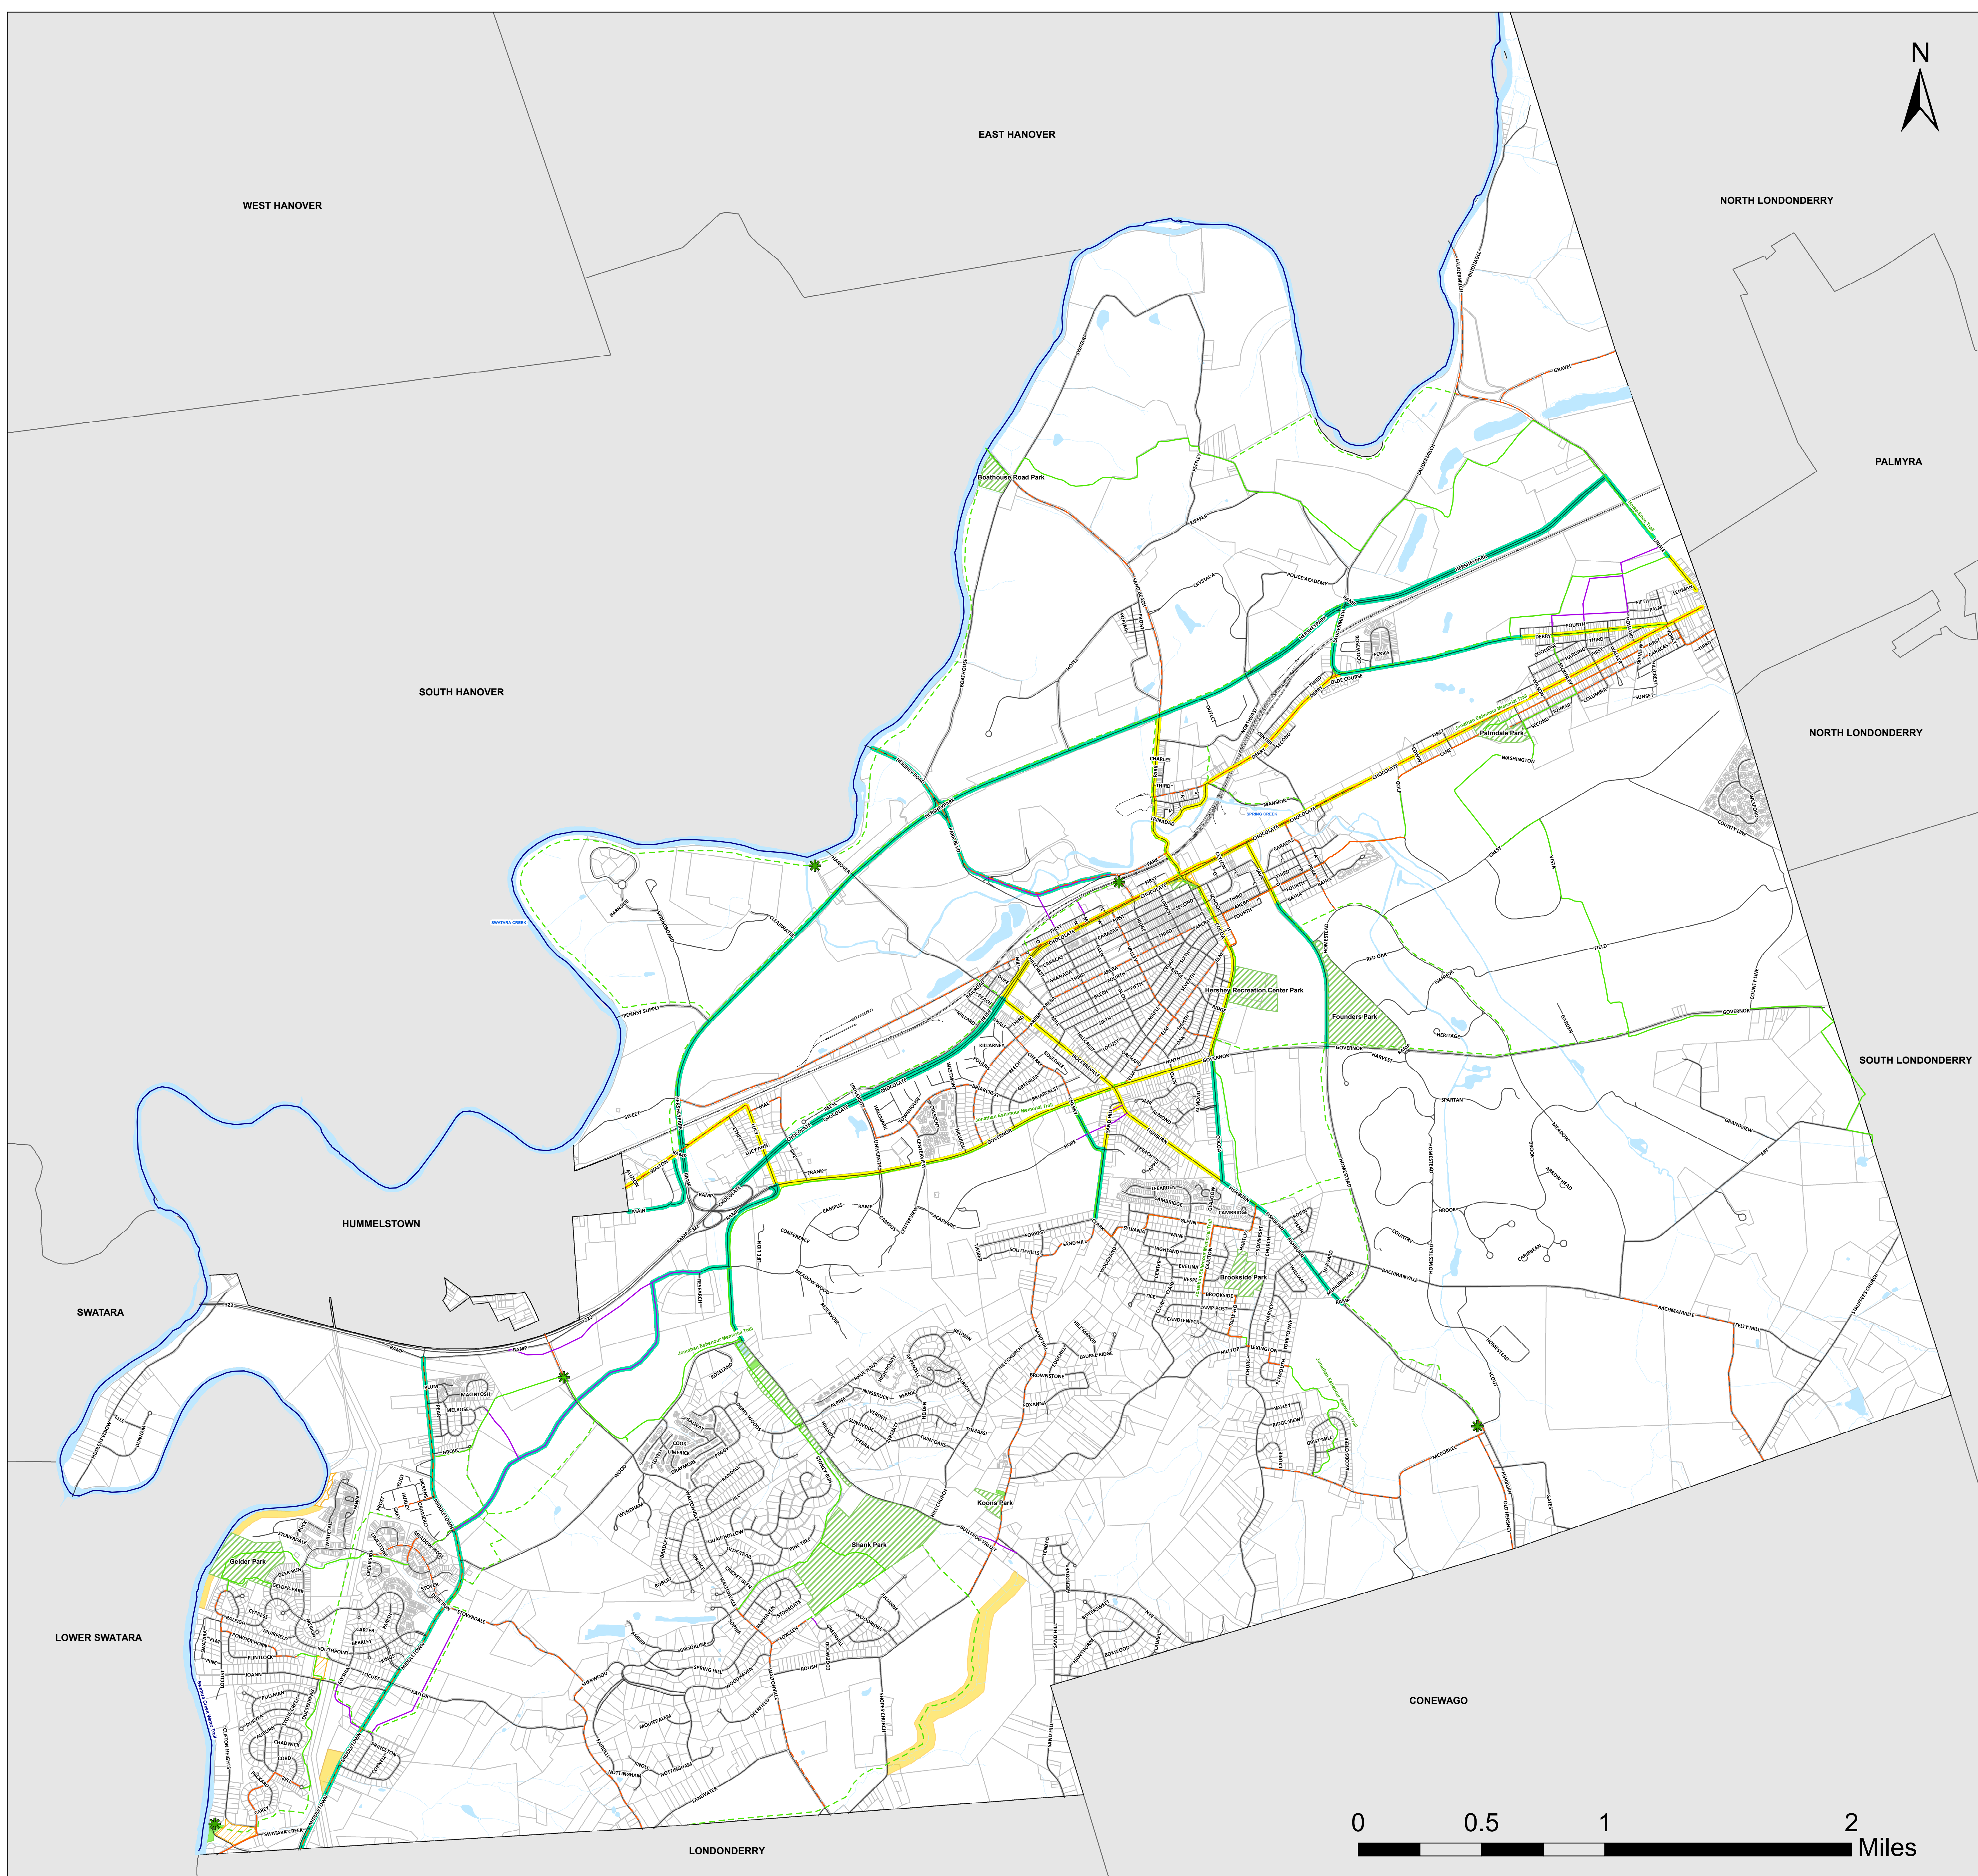

Township Bicycle & Pedestrian Trails

- Existing On-Road Bike Network
- Existing Land Trail
- Existing Water Trail
- Existing Parks
- Existing Open Space
- * Future Trailheads
- - - Future Trails (Final Alignments TBD)
- - - Future On-Road Bike Network
- Proposed Roads
- Sidewalk Connections - One or Both Sides of Street
- Sidewalk Connections - Both Sides of Street
- Future Open Space
- Future Park

Drawn on July 5, 2018 (BJW)