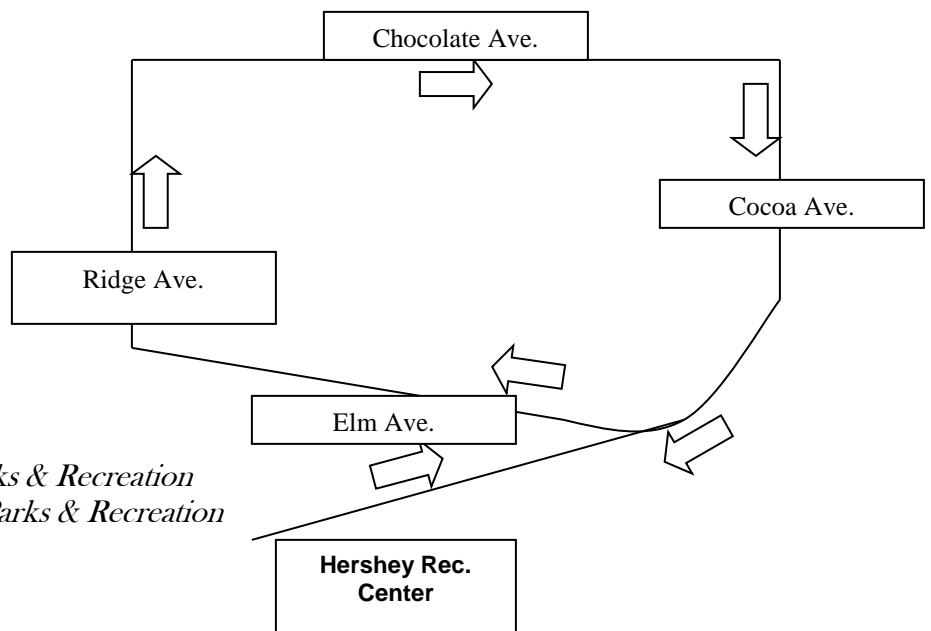

Registered participants must walk/ride in the parade. Come be part of the tradition!

PLEASE NOTE:

Due to safety concerns, throwing candy or any other objects from floats or vehicles is strictly prohibited.

Parade Registration - Mail to: Township of Derry, Department of Parks & Recreation, 605 Cocoa Avenue, Hershey, PA 17033 or drop off at the Hershey Recreation Center by 12 noon on Friday, May 26.

Name(s): _____

Organization: _____

Address: _____ City, State, Zip: _____

Daytime phone: _____ Evening phone: _____

Division: _____ Approximate number in group: _____

(Ex: Individual, Group, Float/Motorized, Band)

REGISTRATION DEADLINE: Friday, May 26 at 12:00 noon

For further information, contact the Department of Parks & Recreation at 533-7138.

2017 Memorial Day Parade Route

Start at Recreation Center parking lot. Turn right on Cocoa Ave to Elm Ave. Turn left on Elm Ave and follow to Ridge Ave. Turn right on Ridge Ave and follow to Chocolate Ave. Turn right on Chocolate Ave and follow to Cocoa Ave. Turn right on Cocoa Ave back to the Recreation Center.