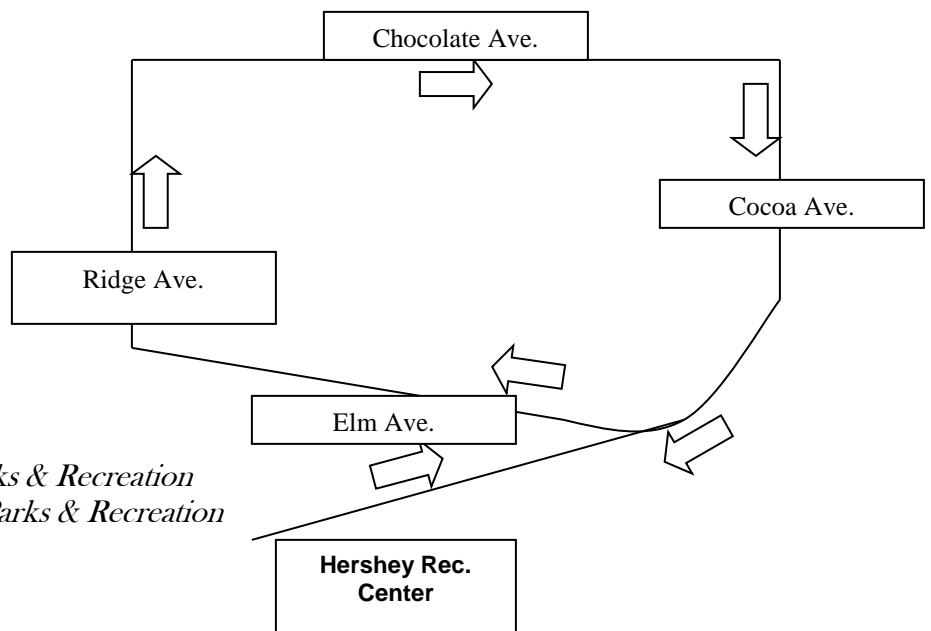

Registered participants must walk/ride in the parade. Come be part of the tradition!

PLEASE NOTE:

Due to safety concerns, throwing candy or any other objects from floats or vehicles is strictly prohibited.

Parade Registration - Mail to: Township of Derry, Department of Parks & Recreation, 605 Cocoa Avenue, Hershey, PA 17033 or drop off at the Hershey Recreation Center by 12 noon on Friday, May 27.

Name(s): _____

Organization: _____

Address: _____ City, State, Zip: _____

Daytime phone: _____ Evening phone: _____

Division: _____ Approximate number in group: _____

(Ex: Individual, Group, Float/Motorized, Band)

REGISTRATION DEADLINE: Friday, May 27 at 12:00 noon

For further information, contact the Department of Parks & Recreation at 533-7138.

2016 Memorial Day Parade Route

Start at Recreation Center parking lot. Turn right on Cocoa Ave to Elm Ave. Turn left on Elm Ave and follow to Ridge Ave. Turn right on Ridge Ave and follow to Chocolate Ave. Turn right on Chocolate Ave and follow to Cocoa Ave. Turn right on Cocoa Ave back to the Recreation Center.